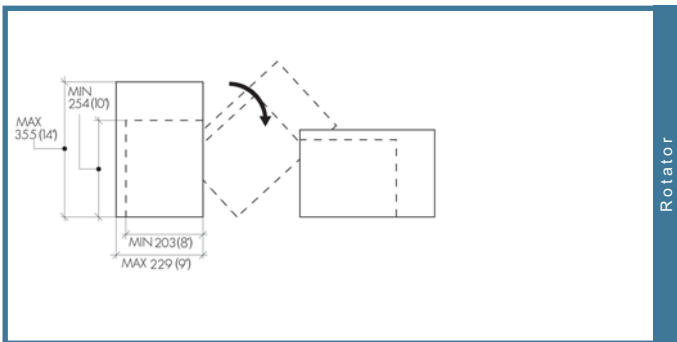

# BOURG SHEET ROTATOR BSR

Rotating the sheets to avoid productivity losses when going to in line booklet maker (increases productivity by up to 25%).

All dimensions in mm (inches)

The **BSR** handles the output from Xerox DP printers, black and white, high light color and iGen3 full color printers.

It rotates sheets as needed to enable saddle stitching and other booklet making applications on printers that do not have rotator function built in.