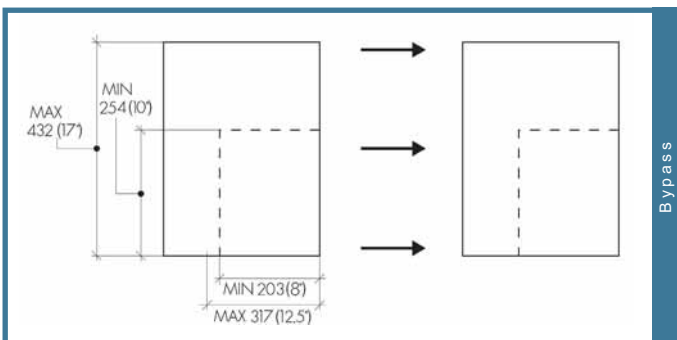

# BOURG SHEET ROTATOR BSR

Rotating the sheets to avoid productivity losses when going to in line booklet maker (increases productivity by up to 25%).

All dimensions in mm (inches)

The **BSR** handles the output from Xerox DP printers, black and white, high light color and iGen3 full color printers.

It rotates sheets as needed to enable saddle stitching and other booklet making applications on printers that do not have rotator function built in.